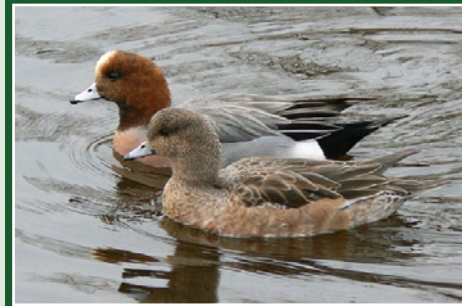

Winter Visiting **Birds** to the Lakes in the Park sheet 1 of 2

On these sheets are some of the visiting birds found on, and around the Lakes, in the Park during the Winter months. There are others and if you spot them, please inform the Park Ranger and help us to update our records.

Pochard

http://en.wikipedia.org/wiki/Common_Pochard

Widgeon

<http://en.wikipedia.org/wiki/Widgeon>

**Shoveler
or Shoveller**

<http://en.wikipedia.org/wiki/Shoveler>

Shelduck

<http://en.wikipedia.org/wiki/Shelduck>