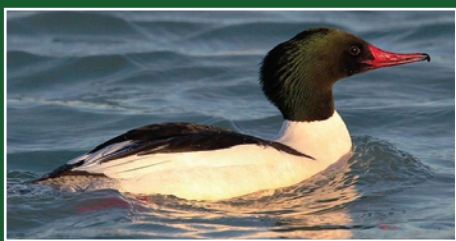

**Common Merganser
or Goosander**

<http://en.wikipedia.org/wiki/Goosander>