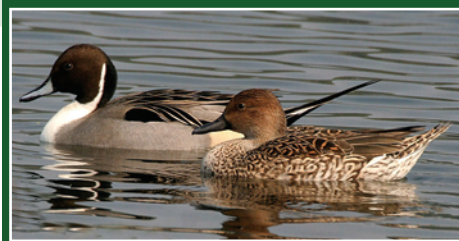

Pintail

<http://en.wikipedia.org/wiki/Northern_Pintail>