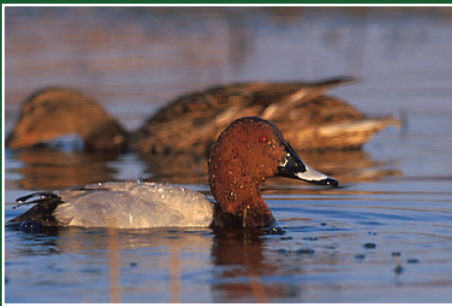

Winter Visiting **Birds** to the Lakes in the Park sheet 1 of 2

On these sheets are some of the visiting birds found on, and around the Lakes, in the Park during the Winter months. There are others and if you spot them, please inform the Park Ranger and help us to update our records.

Pochard

http://en.wikipedia.org/wiki/Common_Pochard

Widgeon

<http://en.wikipedia.org/wiki/Widgeon>

**Shoveler
or Shoveller**

<http://en.wikipedia.org/wiki/Shoveler>

Shelduck

<http://en.wikipedia.org/wiki/Shelduck>